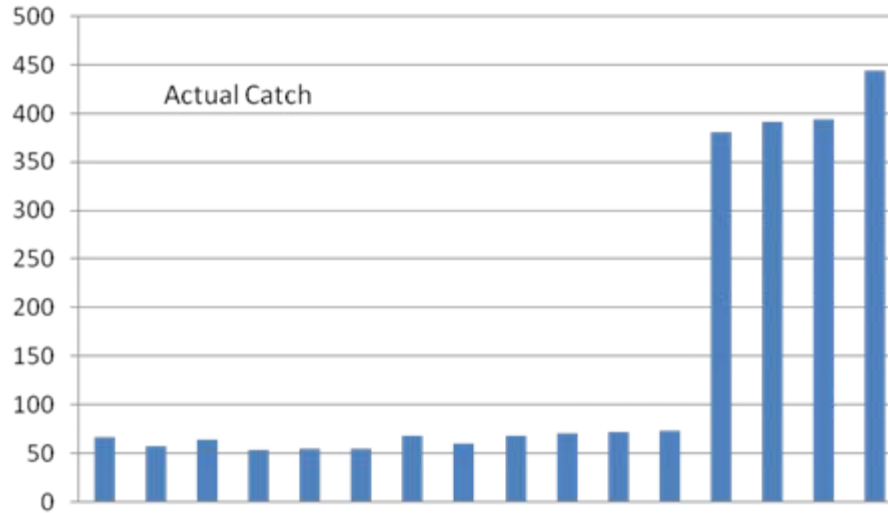

Largemouth bass collected 10/13/2009