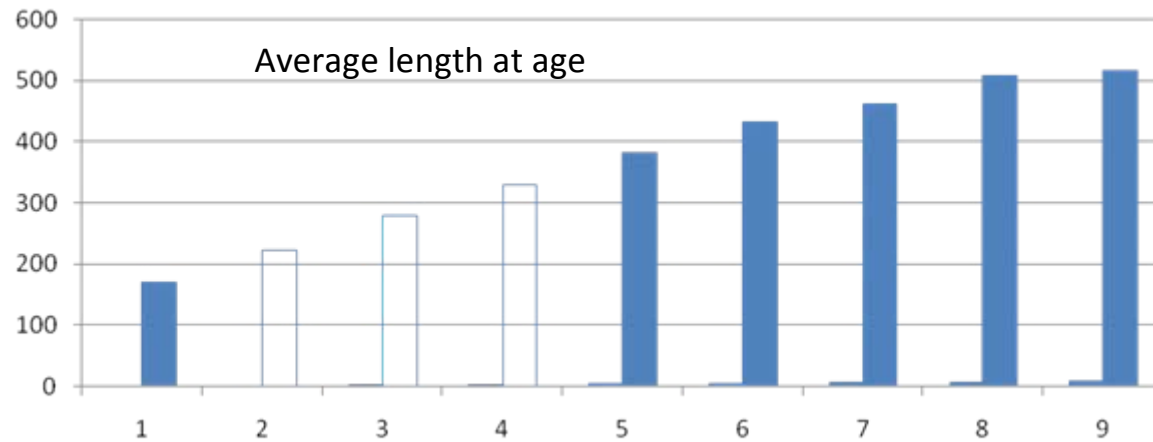

Largemouth bass collected 10/13/2009