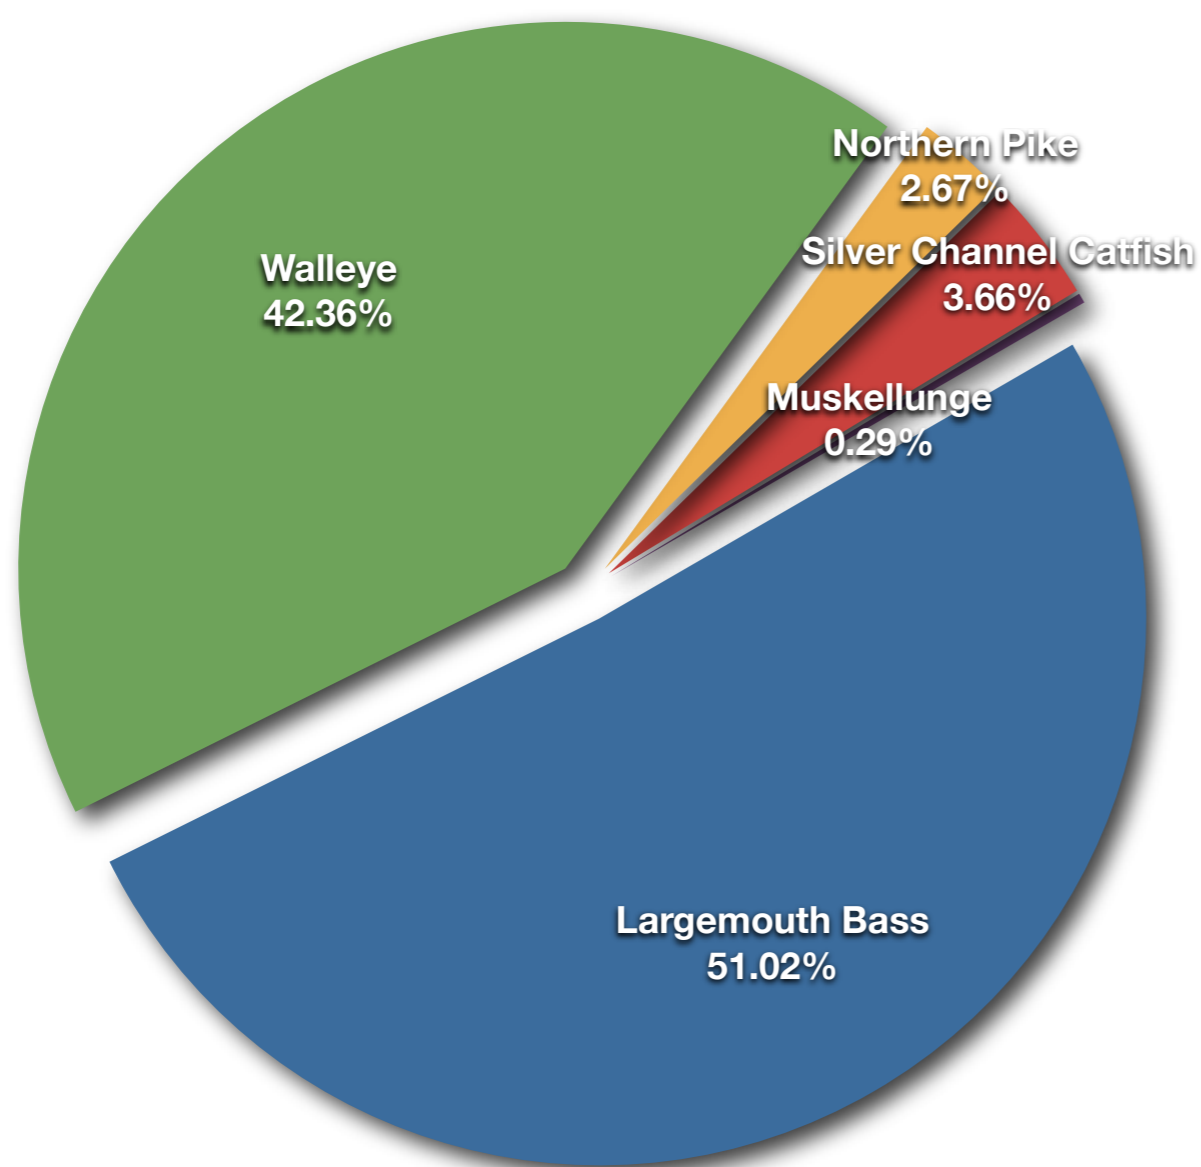

Stocking Totals

	Largemouth Bass 4"-6"	Largemouth Bass 5"-7"	Largemouth Bass 5"-8"	Largemouth Bass @ 1# Avg.	Largemouth Bass 10"-12"	Northern Pike 18"-26"	Northern Pike 10"-12"	Northern Pike 12"-14"	Northern Pike 12"-18"	Walleye Fingerlings	Walleye 4"-6"	Walleye 5"-7"	Walleye 5"-8"	Walleye 8"-10"	Silver Channel Catfish 3"-4"	Channel Catfish 1-4 lbs	Musky >10"	Musky 15"
1986	600																	
1987	600																	
1988	800																	
1989						90				96								
1990	800										650				500			6
1991		800									750							
1992		500					90											
1993		800									600						10	
1994		500					30				500							
1995										3200								
1996	850							250					700					20
1997		500										450						
1998																		
1999																		
2000				500	500													
2001				375	375													
2002		750																
2003																		
2004									50			400				200		
2005												500		50				
2006			500										200					
2007																		
2008												425					20	
2009																		
	3650	3,850	500	875	875	90	120	250	50	3296	2500	2475	200	50	500	200	50	6
				9,750					510			8,521				700		56

Species / Size Chart

Fish Stocking By Species

Largemouth Bass	Walleye	Northern Pike	Silver Channel Catfish	Muskellunge
9750	8096	510	700	56
9750	8096	510	700	56