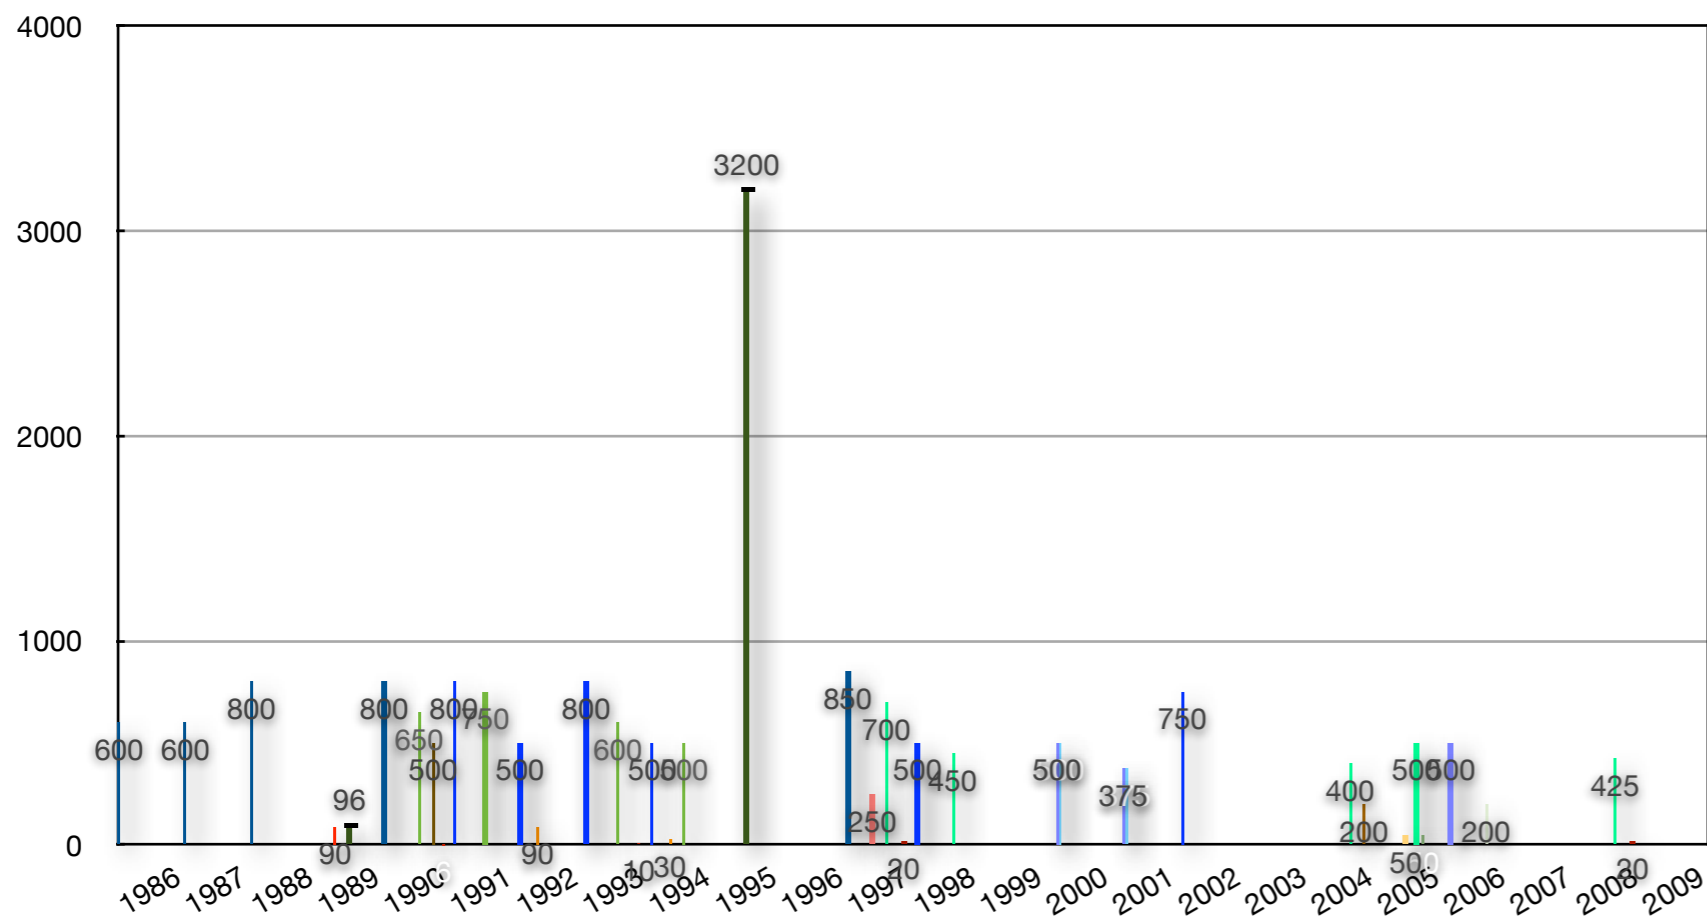

Stocking Totals

	Largemouth Bass 4"-6"	Largemouth Bass 5"-7"	Largemouth Bass 5"-8"	Largemouth Bass @ 1# Avg.	Largemouth Bass 10"-12"	Northern Pike 18"-26"	Northern Pike 10"-12"	Northern Pike 12"-14"	Northern Pike 12"-18"	Walleye Fingerlings	Walleye 4"-6"	Walleye 5"-7"	Walleye 5"-8"	Walleye 8"-10"	Silver Channel Catfish 3"-4"	Channel Catfish 1-4 lbs	Musky >10"	Musky 15"
1986	600																	
1987	600																	
1988	800																	
1989						90				96								
1990	800										650				500			6
1991		800									750							
1992		500					90											
1993		800									600						10	
1994		500					30				500							
1995										3200								
1996	850							250					700					20
1997		500										450						
1998																		
1999																		
2000				500	500													
2001				375	375													
2002		750																
2003																		
2004									50			400				200		
2005												500		50				
2006			500										200					
2007																		
2008												425					20	
2009																		
	3650	3,850	500	875	875	90	120	250	50	3296	2500	2475	200	50	500	200	50	6
				9,750					510			8,521				700		56

Species / Size Chart

Fish Stocking By Species

Largemouth Bass	Walleye	Northern Pike	Silver Channel Catfish	Muskellunge
9750	8096	510	700	56
9750	8096	510	700	56